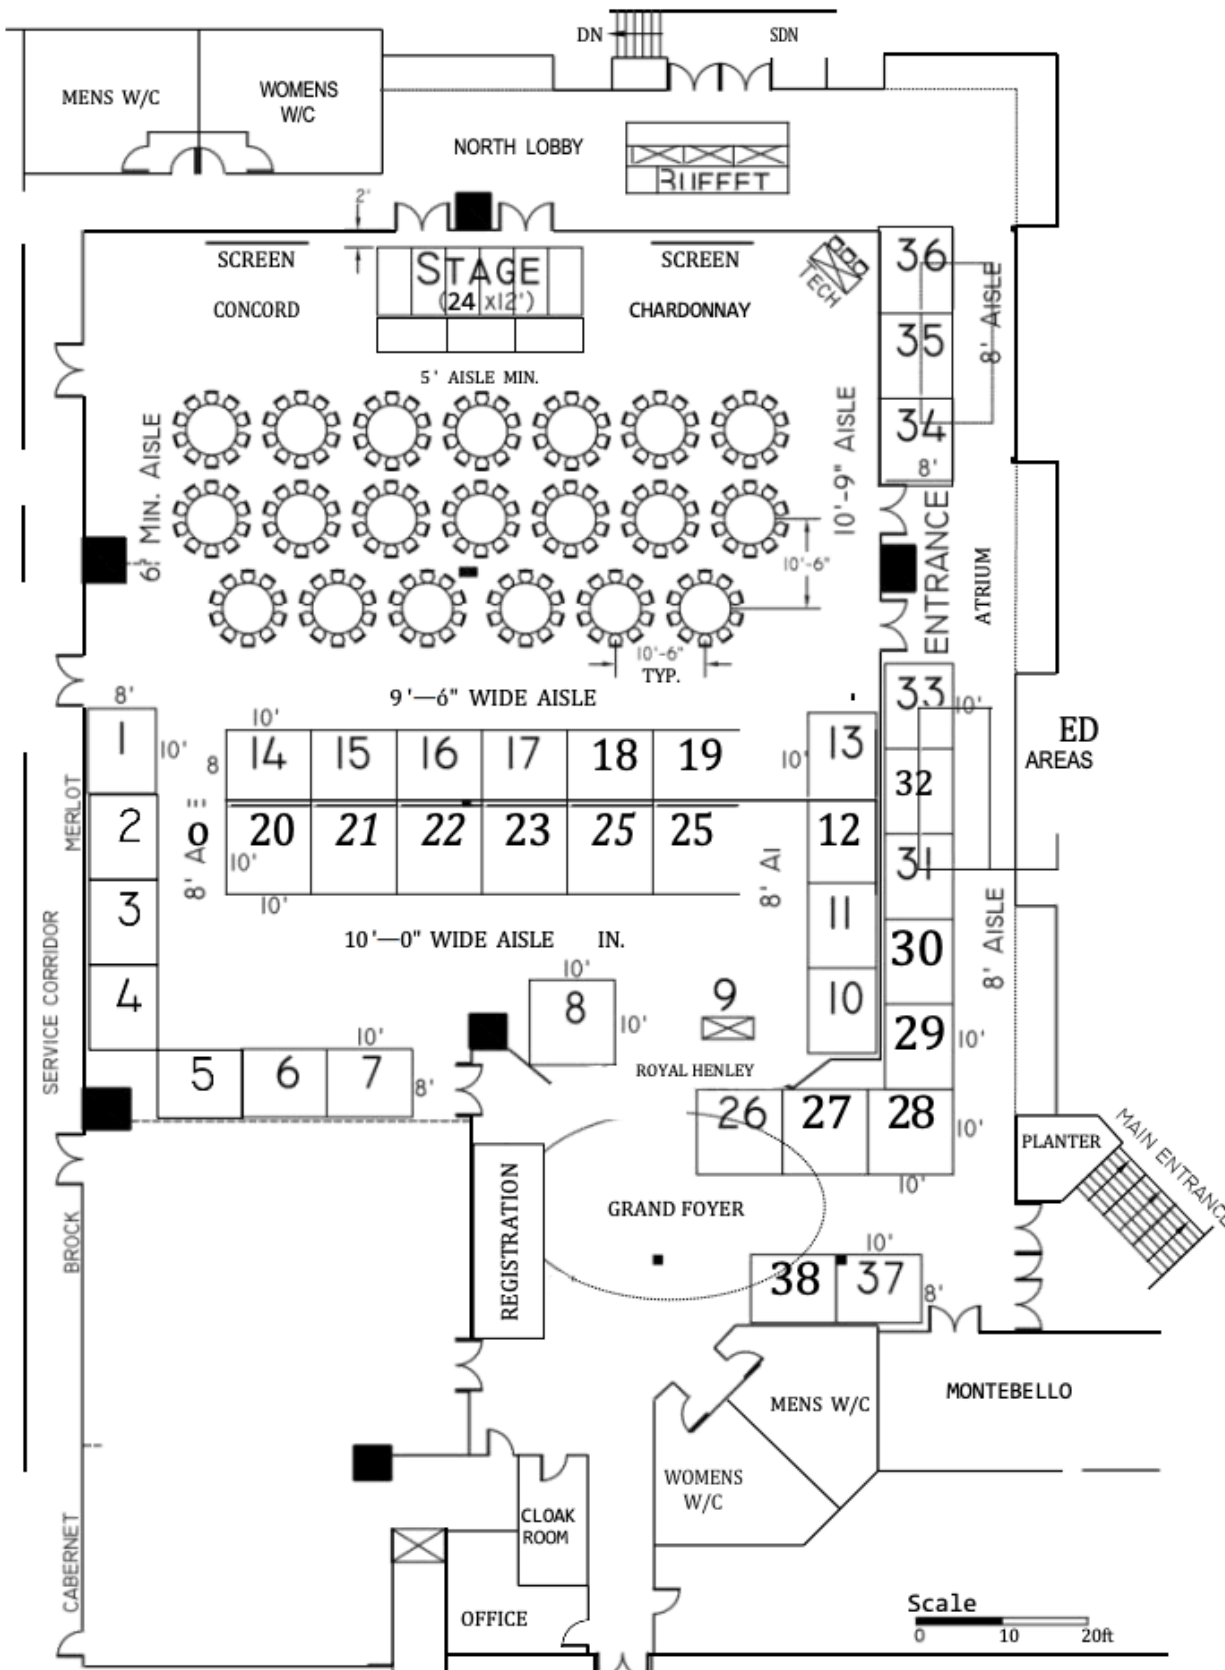

2026 BIA Conference Floor Plan

Holiday Inn & Suites Conference Centre

Merlot, Royal Henley, Chardonnay & Concord + Grand Foyer & Atrium

LEGEND:

- 6' DIA ROUND TABLE W/ 10 CHAIRS
- 6' x 30" TABLE

FLOORPLAN DATED 6TH OCTOBER, 2025.
 TOTAL NO. OF BOOTHS: 39;
 10-10'X10'S AND 29-8'X10' BOOTHS.
 STAGE SEATING CAP.: 200 PPL. (20 ROUNDS)