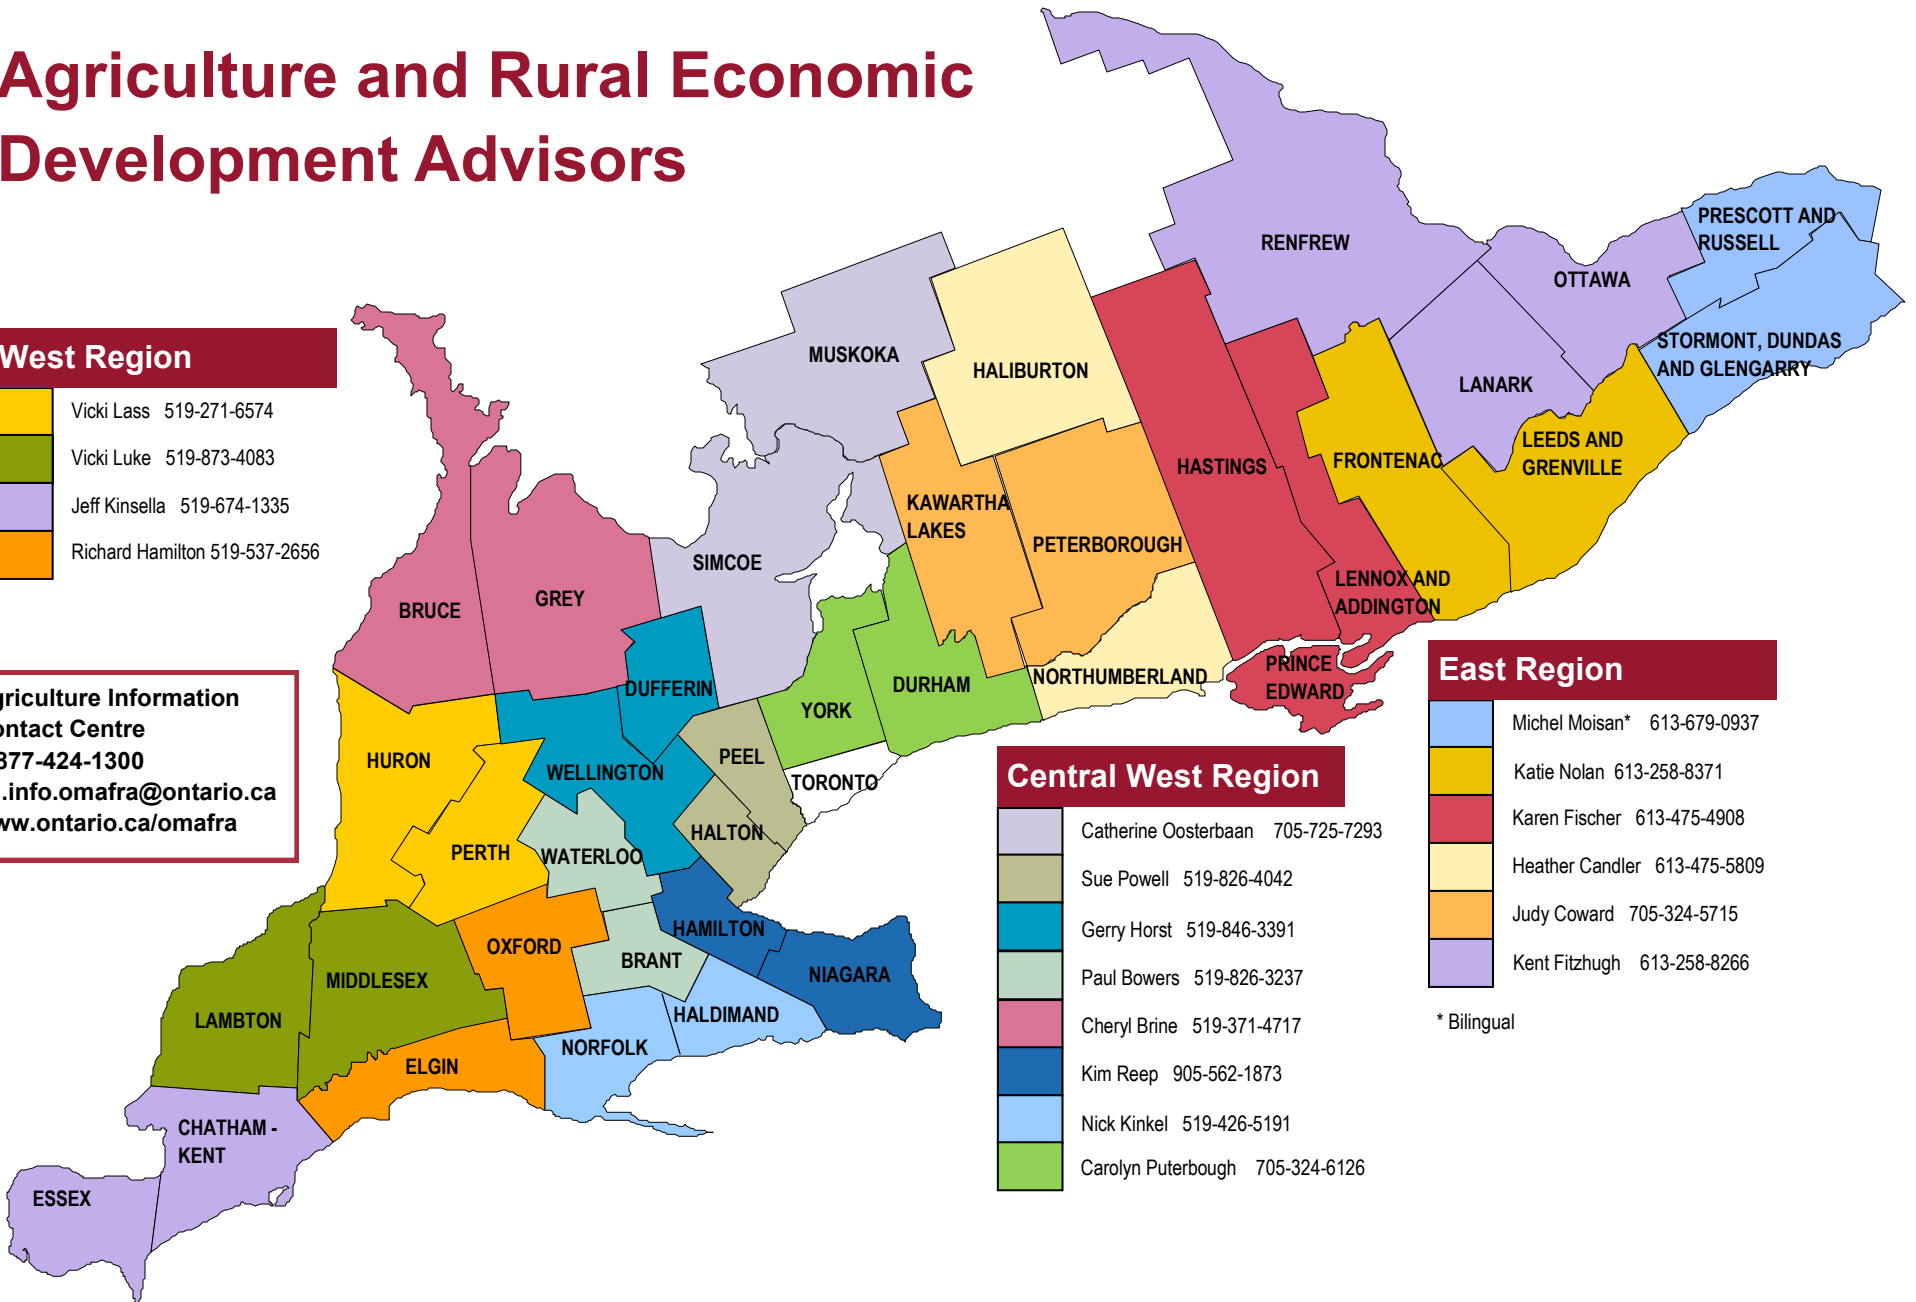

Agriculture and Rural Economic Development Advisors

West Region

	Vicki Lass 519-271-6574
	Vicki Luke 519-873-4083
	Jeff Kinsella 519-674-1335
	Richard Hamilton 519-537-2656

Agriculture Information Contact Centre
 1-877-424-1300
 ag.info.omafra@ontario.ca
 www.ontario.ca/omafra