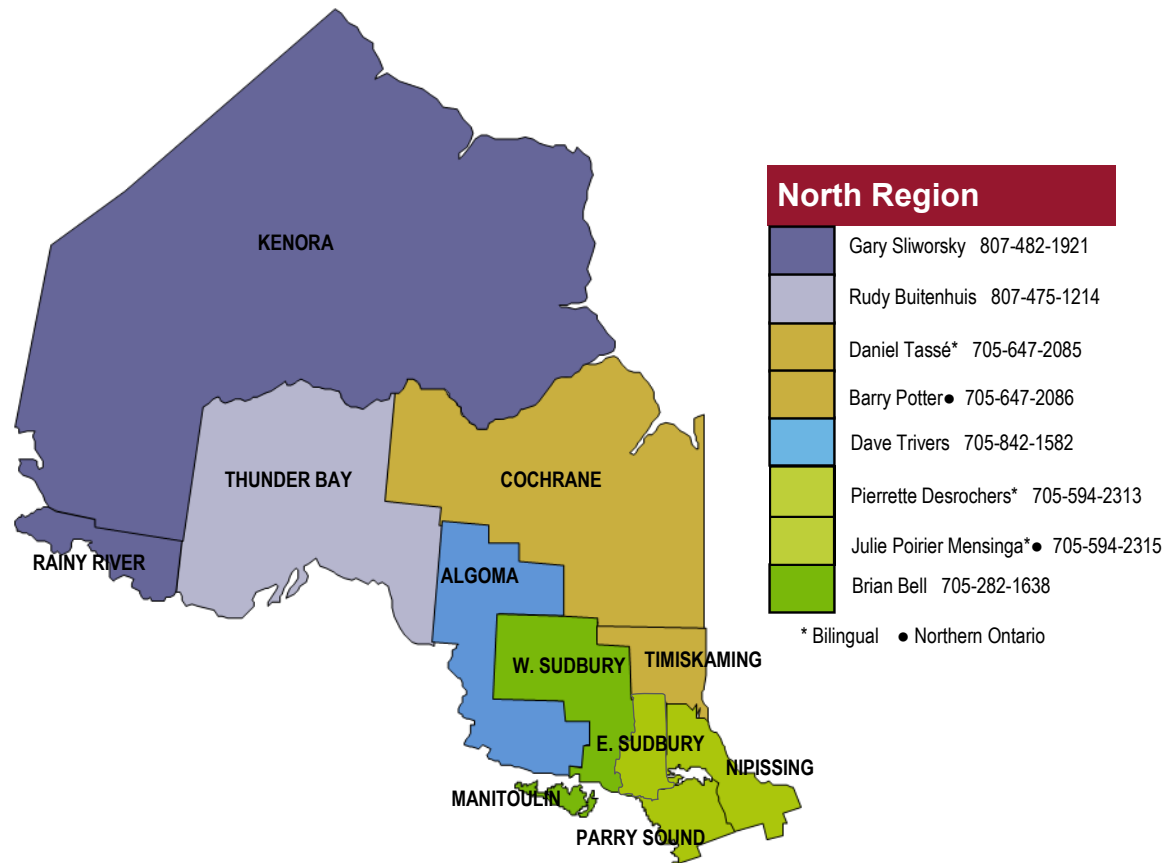

Agriculture Development Advisors

**Agriculture Information
Contact Centre**
1-877-424-1300
ag.info.omafra@ontario.ca
www.ontario.ca/omafra